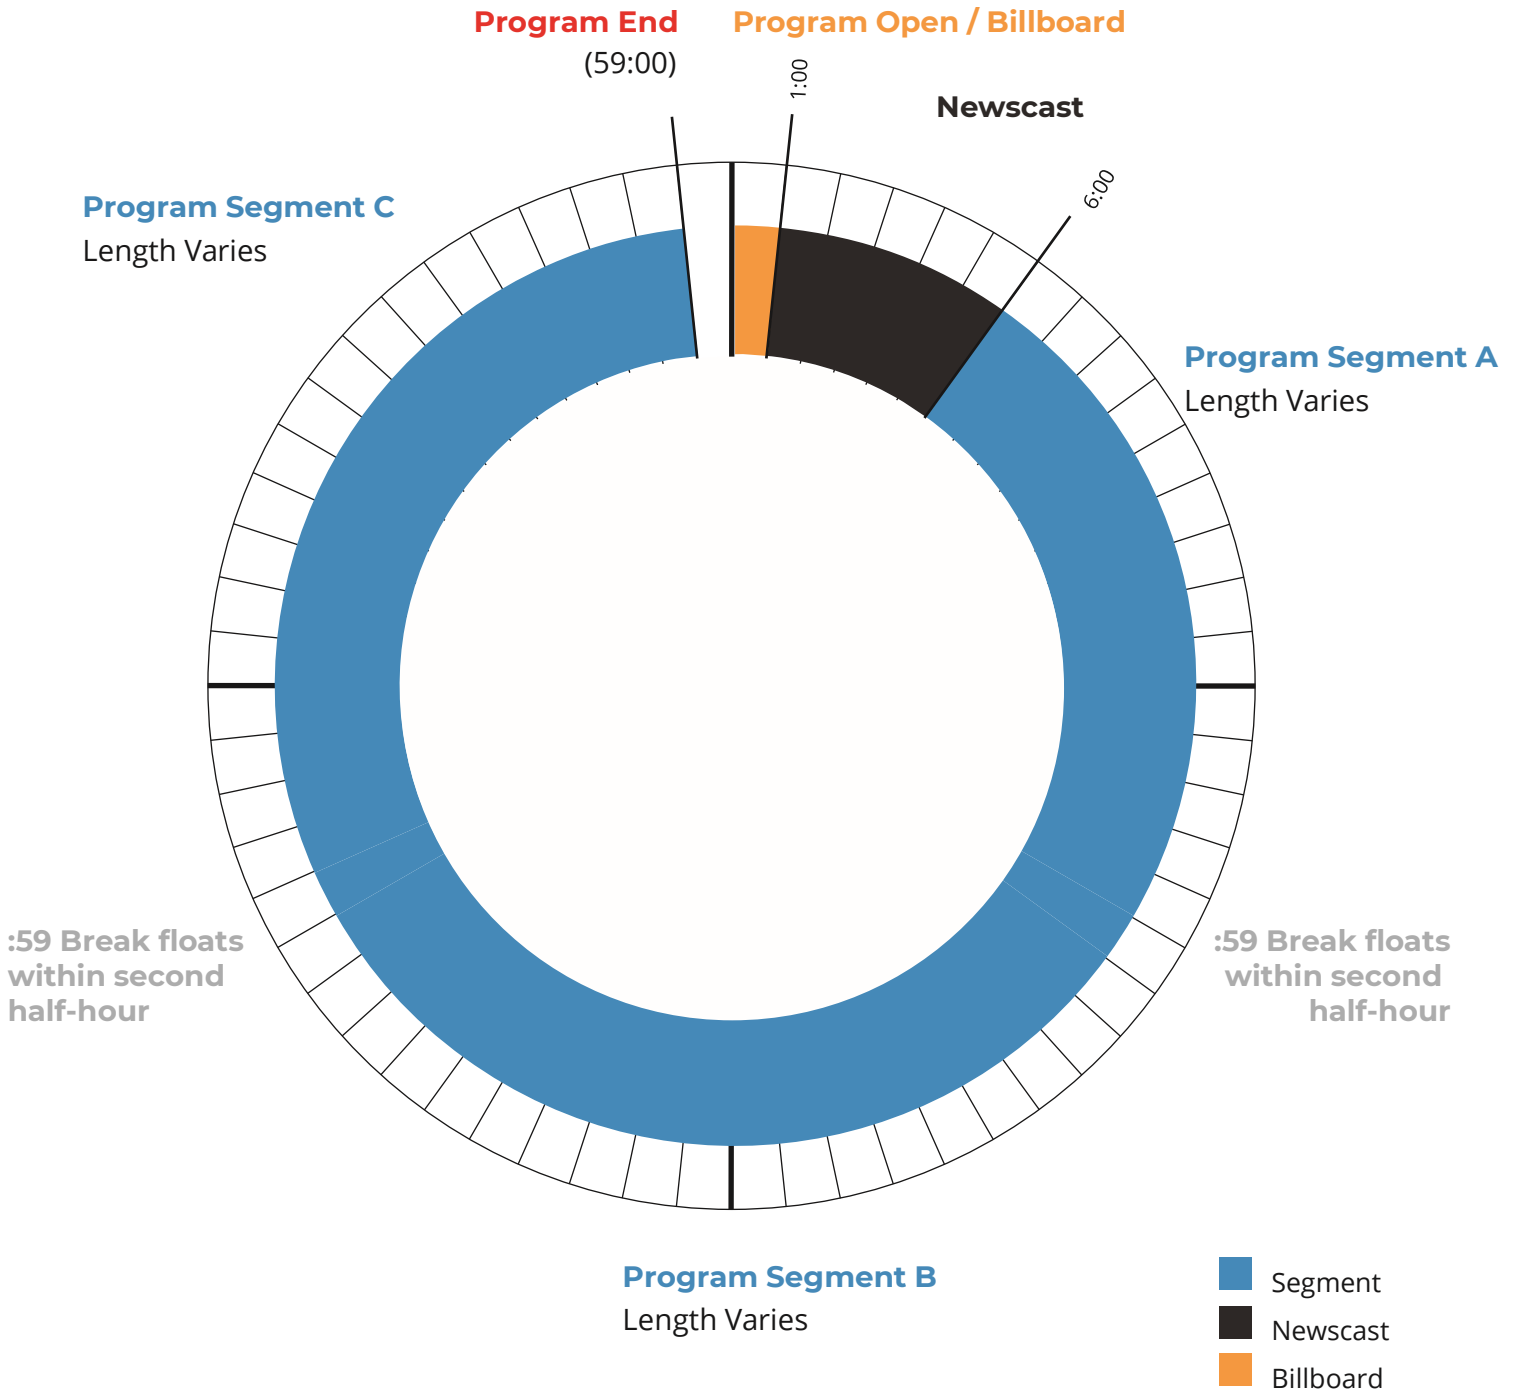

# Radio Program Clock

The Ezra Klein Show (00:00 - 59:00)

Each of the programs is 59 minutes long (unless otherwise noted), is newscast compatible, and includes two 1-minute floating ID breaks.